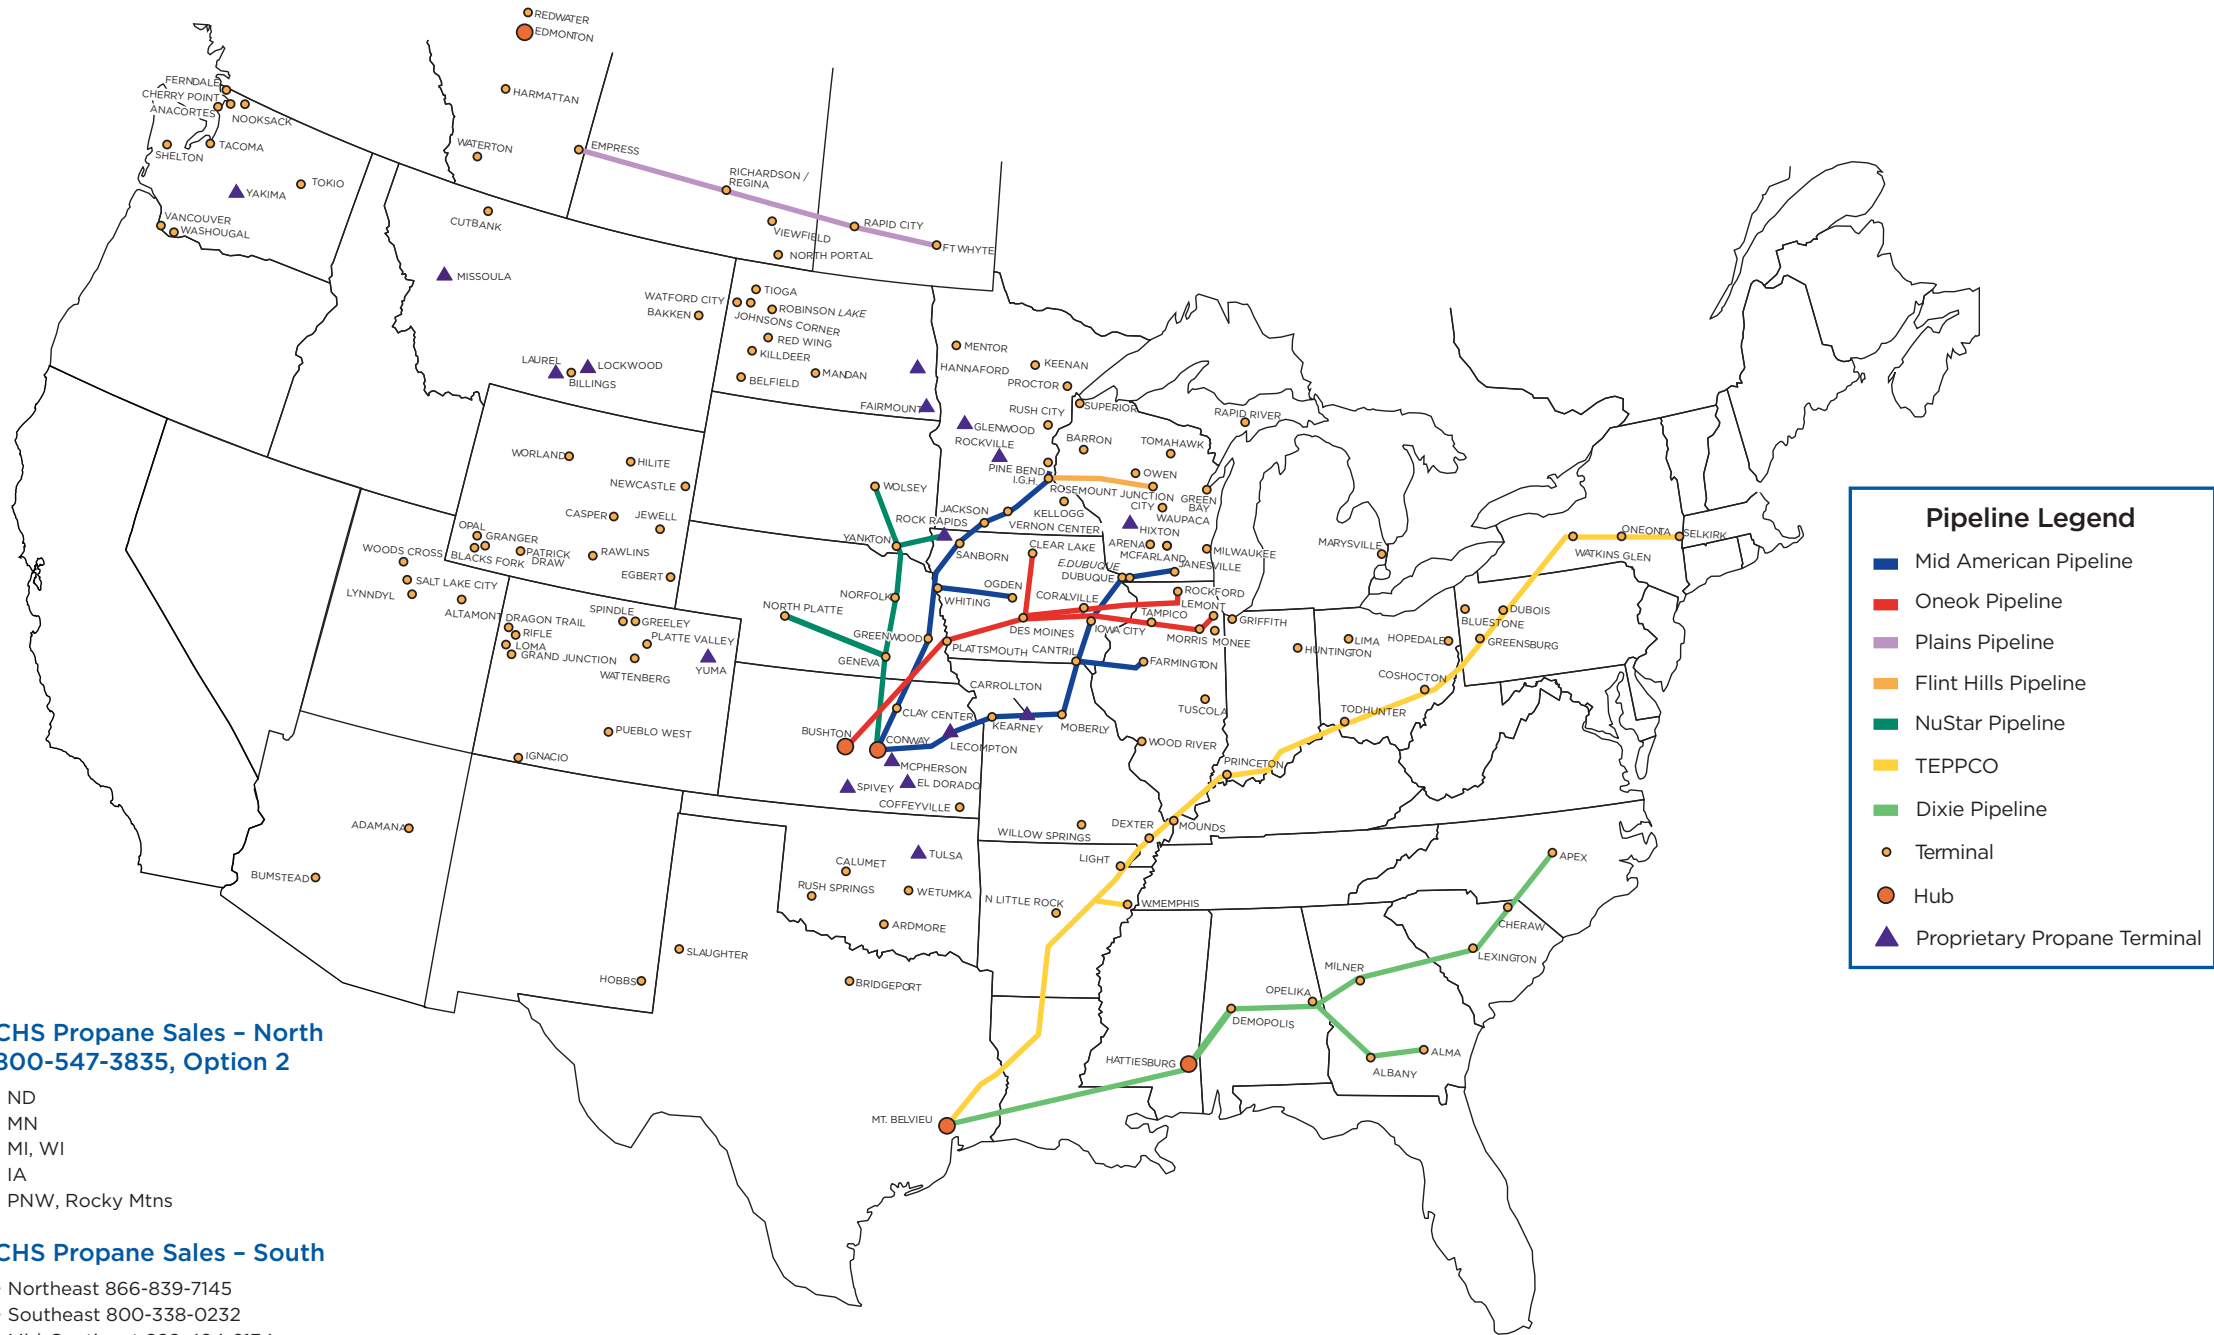

Propane Pipelines and Terminals

Pipeline Legend

- Mid American Pipeline
- Oneok Pipeline
- Plains Pipeline
- Flint Hills Pipeline
- NuStar Pipeline
- TEPPCO
- Dixie Pipeline
- Terminal
- Hub
- ▲ Proprietary Propane Terminal